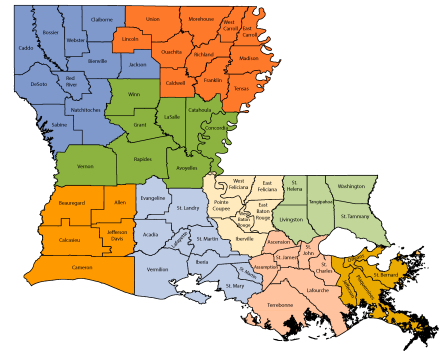

Shreveport Region

Bienville, Bossier, Caddo,
Claiborne, DeSoto, Jackson,
Natchitoches, Red River,
Sabine and Webster parishes