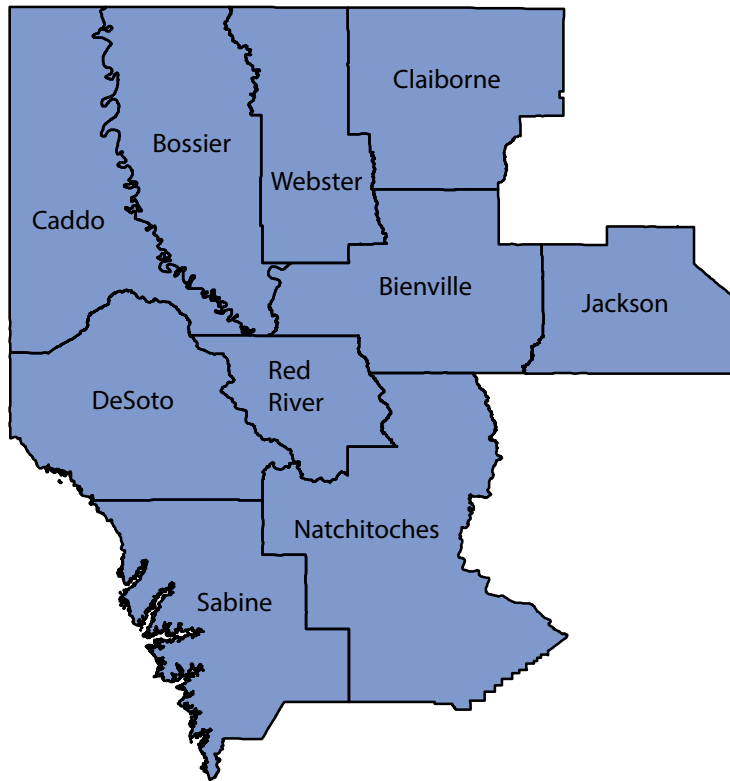

Shreveport Region

Bienville, Bossier, Caddo,
Claiborne, DeSoto, Jackson,
Natchitoches, Red River,
Sabine and Webster parishes